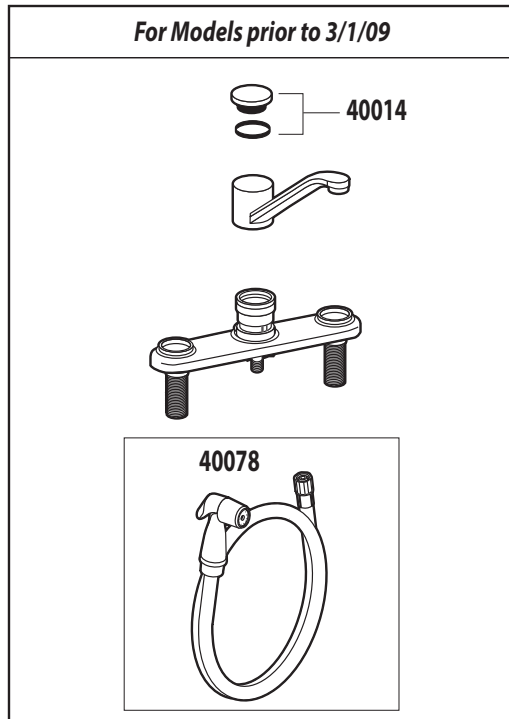

# CORNERSTONE® Two-Handle Kitchen Faucet with Side Spray

MODEL	HANDLE/SIDE SPRAY	FINISH
CA40611	Lever / None	Chrome
CA40613	Lever / White	Chrome

A Moen Incorporated Brand

# CORNERSTONE® Two-Handle Kitchen Faucet with Side Spray

MODEL	HANDLE/SIDE SPRAY	FINISH
CA40611	Lever / None	Chrome
CA40613	Lever / White	Chrome