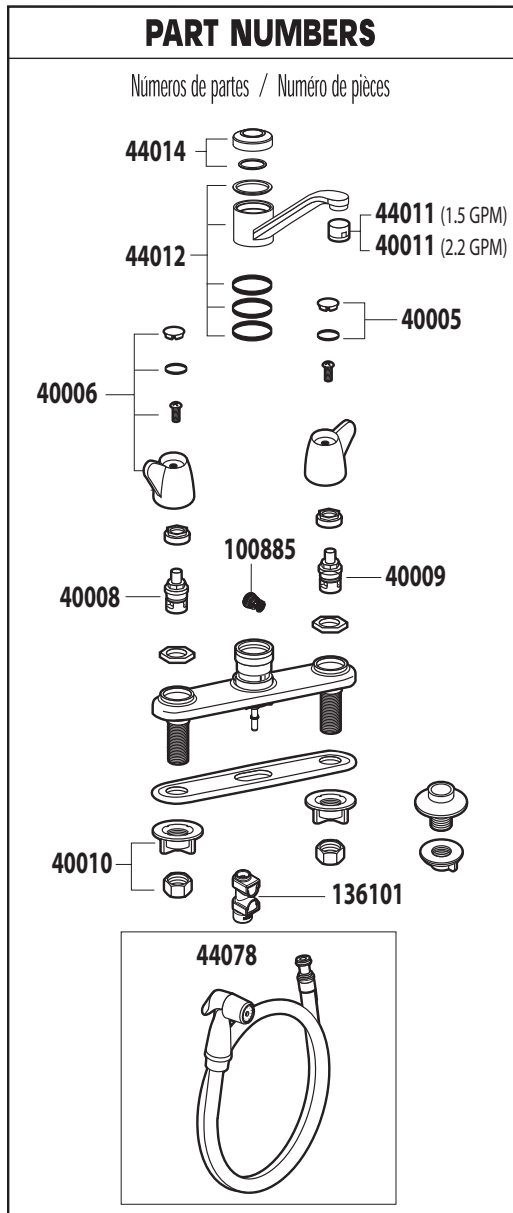

# CORNERSTONE® Two-Handle Kitchen Faucet with Side Spray

MODEL	HANDLE/SIDE SPRAY	FINISH
CA40611	Lever / None	Chrome
CA40613	Lever / White	Chrome

A Moen Incorporated Brand

# CORNERSTONE® Two-Handle Kitchen Faucet with Side Spray

MODEL	HANDLE/SIDE SPRAY	FINISH
CA40611	Lever / None	Chrome
CA40613	Lever / White	Chrome